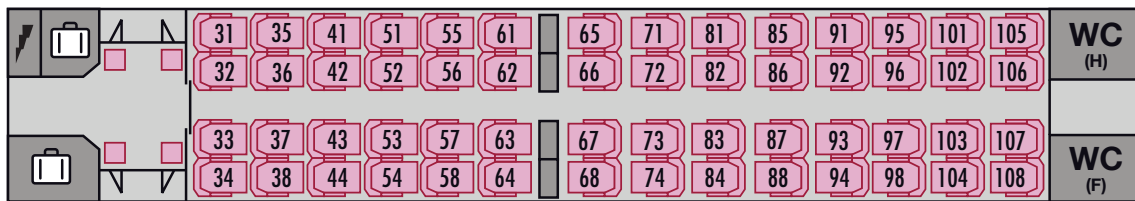

THALYS TRAIN LAYOUT STANDARD (COMFORT 2)

4 - 14 - 24

5 - 15 - 25

6 - 16 - 26

7 - 17 - 27

8 - 18 - 28

Coach 4* - Thalys Bar - 16 seats

* The reserved places in coach 4 are sold together with those in coach 5

Coach 5 - 60 seats (56 seats - 4 folding seats)

Coach 6 - 60 seats (56 seats - 4 folding seats)

Coach 7 - 60 seats (56 seats - 4 folding seats)

Coach 8 - 75 seats (72 seats - 3 folding seats)