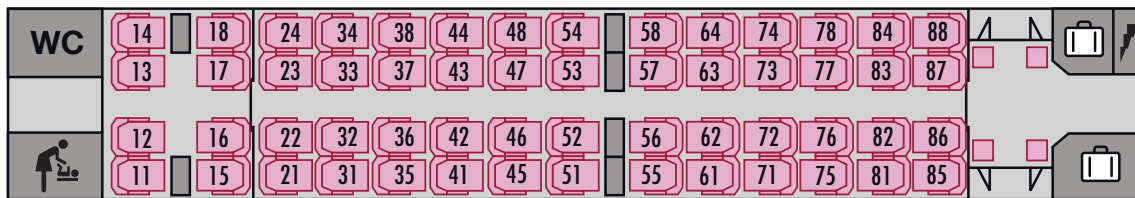

THALYS TRAIN LAYOUT STANDARD (COMFORT 2)

4 - 14 - 24

5 - 15 - 25

6 - 16 - 26

7 - 17 - 27

8 - 18 - 28

Coach 4* - Thalys Bar - 16 seats

* The reserved places in coach 4 are sold together with those in coach 5

Coach 5 - 60 seats (56 seats - 4 folding seats)

Coach 6 - 60 seats (56 seats - 4 folding seats)

Coach 7 - 60 seats (56 seats - 4 folding seats)

Coach 8 - 75 seats (72 seats - 3 folding seats)