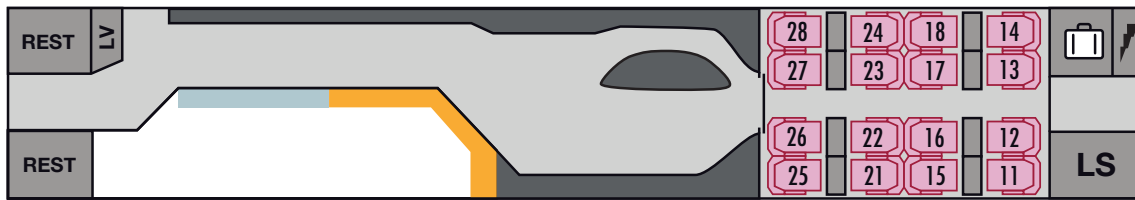

THALYS TRAIN LAYOUT STANDARD (COMFORT 2)

4 - 14 - 24

5 - 15 - 25

6 - 16 - 26

7 - 17 - 27

8 - 18 - 28

Coach 4* - Thalys Bar - 16 seats

* The reserved places in coach 4 are sold together with those in coach 5

Coach 5 - 60 seats (56 seats - 4 folding seats)

Coach 6 - 60 seats (56 seats - 4 folding seats)

Coach 7 - 60 seats (56 seats - 4 folding seats)

Coach 8 - 75 seats (72 seats - 3 folding seats)